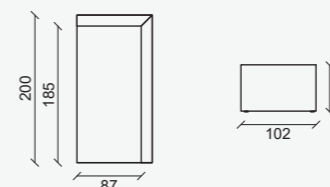

Backrest to be completed with at least 2 cushions with band
Schienale da completare con almeno 2 cuscini con fascetta

VLAC108SA - VLAC108DA
L 102 x P 102 x H 63
Terminal / Terminale

Backrest to be completed with at least 3 cushions with band
Schienale da completare con almeno 3 cuscini con fascetta

LANDSCAPE modular

Decorative cushions not included in the price
Cuscini volanti esclusi dal prezzo

VLAC190SA - VLAC190DA
L 200 x P 102 x H 63
Terminal / Terminale

Backrest to be completed with at least 4 cushions with band
Schienale da completare con almeno 4 cuscini con fascetta

VLAC230SA - VLAC230DA
L 220 x P 102 x H 63
Terminal / Terminale

Backrest to be completed with at least 4 cushions with band
Schienale da completare con almeno 4 cuscini con fascetta

VLACMSA - VLACMDA
L 200 x P 102 x H 63
Meridienne / Meridienne