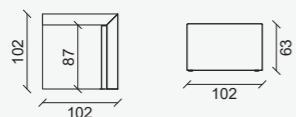

Backrest to be completed with at least 2 cushions with band
Schienale da completare con almeno 2 cuscini con fascetta

VLAC108SA - VLAC108DA
L 102 x P 102 x H 63
Terminal / Terminale

Backrest to be completed with at least 3 cushions with band
Schienale da completare con almeno 3 cuscini con fascetta