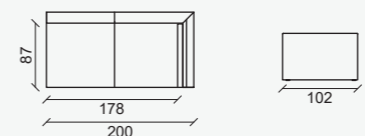

VLAC190SA - VLAC190DA
L 200 x P 102 x H 63
Terminal / Terminale

Backrest to be completed with at least 4 cushions with band
Schienale da completare con almeno 4 cuscini con fascetta