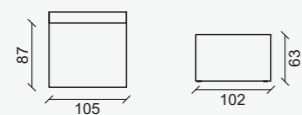

VLA220A
L 220 x P 102 x H 63

Backrest to be completed with at least 4 cushions with band
Schienale da completare con almeno 4 cuscini con fascetta

VLA240A
L 240 x P 102 x H 63

Backrest to be completed with at least 4 cushions with band
Schienale da completare con almeno 4 cuscini con fascetta

VLA260A
L 260 x P 102 x H 63

Backrest to be completed with at least 5 cushions with band
Schienale da completare con almeno 5 cuscini con fascetta

Decorative cushions not included in the price
Cuscini volanti esclusi dal prezzo