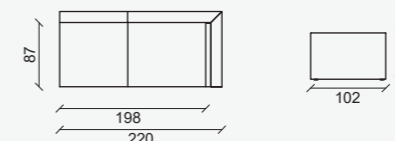

Backrest to be completed with at least 2 cushions with band
Schienale da completare con almeno 2 cuscini con fascetta

VLAC108SA - VLAC108DA
L 102 x P 102 x H 63
Terminal / Terminale

Backrest to be completed with at least 3 cushions with band
Schienale da completare con almeno 3 cuscini con fascetta

LANDSCAPE modular

Decorative cushions not included in the price
Cuscini volanti esclusi dal prezzo

VLAC190SA - VLAC190DA
L 200 x P 102 x H 63
Terminal / Terminale

Backrest to be completed with at least 4 cushions with band
Schienale da completare con almeno 4 cuscini con fascetta

VLAC230SA - VLAC230DA
L 220 x P 102 x H 63
Terminal / Terminale

Backrest to be completed with at least 4 cushions with band
Schienale da completare con almeno 4 cuscini con fascetta

VLACMSA - VLACMDA
L 200 x P 102 x H 63
Meridienne / Meridienne