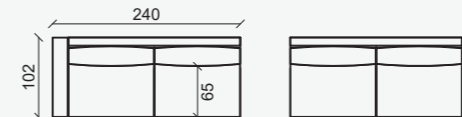

VKWC150A
L 150 x P 102 x H 83
Component 150 / *Elemento 150*

VKWCCAA
L 102 x P 102 x H 83
Corner / *Angolo*

VKWC115SA - VKWC115DA
L 115 x P 102 x H 83
Terminal / *Terminale*

VKWC170SA - VKWC170DA
L 170 x P 102 x H 83
Terminal / *Terminale*

VKWC190SA - VKWC190DA
L 190 x P 102 x H 83
Terminal / *Terminale*

KEY WEST

modular

Decorative cushions not included in the price
Cuscini volanti esclusi dal prezzo

VKWC210SA - VKWC210DA
L 210 x P 102 x H 83
Terminal / *Terminale*