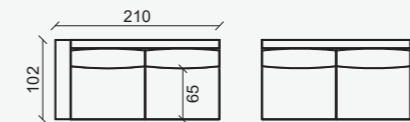

VKWC150A
L 150 x P 102 x H 83
Component 150 / *Elemento 150*

VKWCCAA
L 102 x P 102 x H 83
Corner / *Angolo*

VKWC115SA - VKWC115DA
L 115 x P 102 x H 83
Terminal / *Terminale*

VKWC170SA - VKWC170DA
L 170 x P 102 x H 83
Terminal / *Terminale*

VKWC190SA - VKWC190DA
L 190 x P 102 x H 83
Terminal / *Terminale*

KEY WEST

modular

Decorative cushions not included in the price
Cuscini volanti esclusi dal prezzo

VKWC210SA - VKWC210DA
L 210 x P 102 x H 83
Terminal / *Terminale*