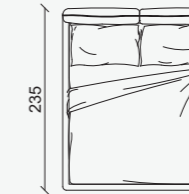

Kensington

KENSINGTON

VKEL160A SENZA BOX
VKEL160BA CON BOX
 L 178 x P 235 x H 105
 for mattress 160 L x 200 P

VKEL180A SENZA BOX
VKEL180BA CON BOX
 L 198 x P 235 x H 105
 for mattress 180 L x 200 P

INDOOR / BEDS / KENSINGTON

trim stitching
 cucitura con filetto

material

Bed structure and headboard in plywood. Polyurethane padding, first extra cover in double protective fabric. Beech slatted base included in the price. Fully removable cover.