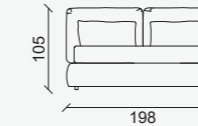

Kensington

KENSINGTON

VKEL160A SENZA BOX
VKEL160BA CON BOX
 L 178 x P 235 x H 105
 for mattress 160 L x 200 P

VKEL180A SENZA BOX
VKEL180BA CON BOX
 L 198 x P 235 x H 105
 for mattress 180 L x 200 P

INDOOR / BEDS / KENSINGTON

trim stitching
 cucitura con filetto

material

Bed structure and headboard in plywood. Polyurethane padding, first extra cover in double protective fabric. Beech slatted base included in the price. Fully removable cover.