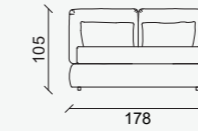

Kensington

KENSINGTON

VKEL160A SENZA BOX
VKEL160BA CON BOX
 L 178 x P 235 x H 105
 for mattress 160 L x 200 P

VKEL180A SENZA BOX
VKEL180BA CON BOX
 L 198 x P 235 x H 105
 for mattress 180 L x 200 P

INDOOR / BEDS / KENSINGTON

trim stitching
 cucitura con filetto

material

Bed structure and headboard in plywood. Polyurethane padding, first extra cover in double protective fabric. Beech slatted base included in the price. Fully removable cover.